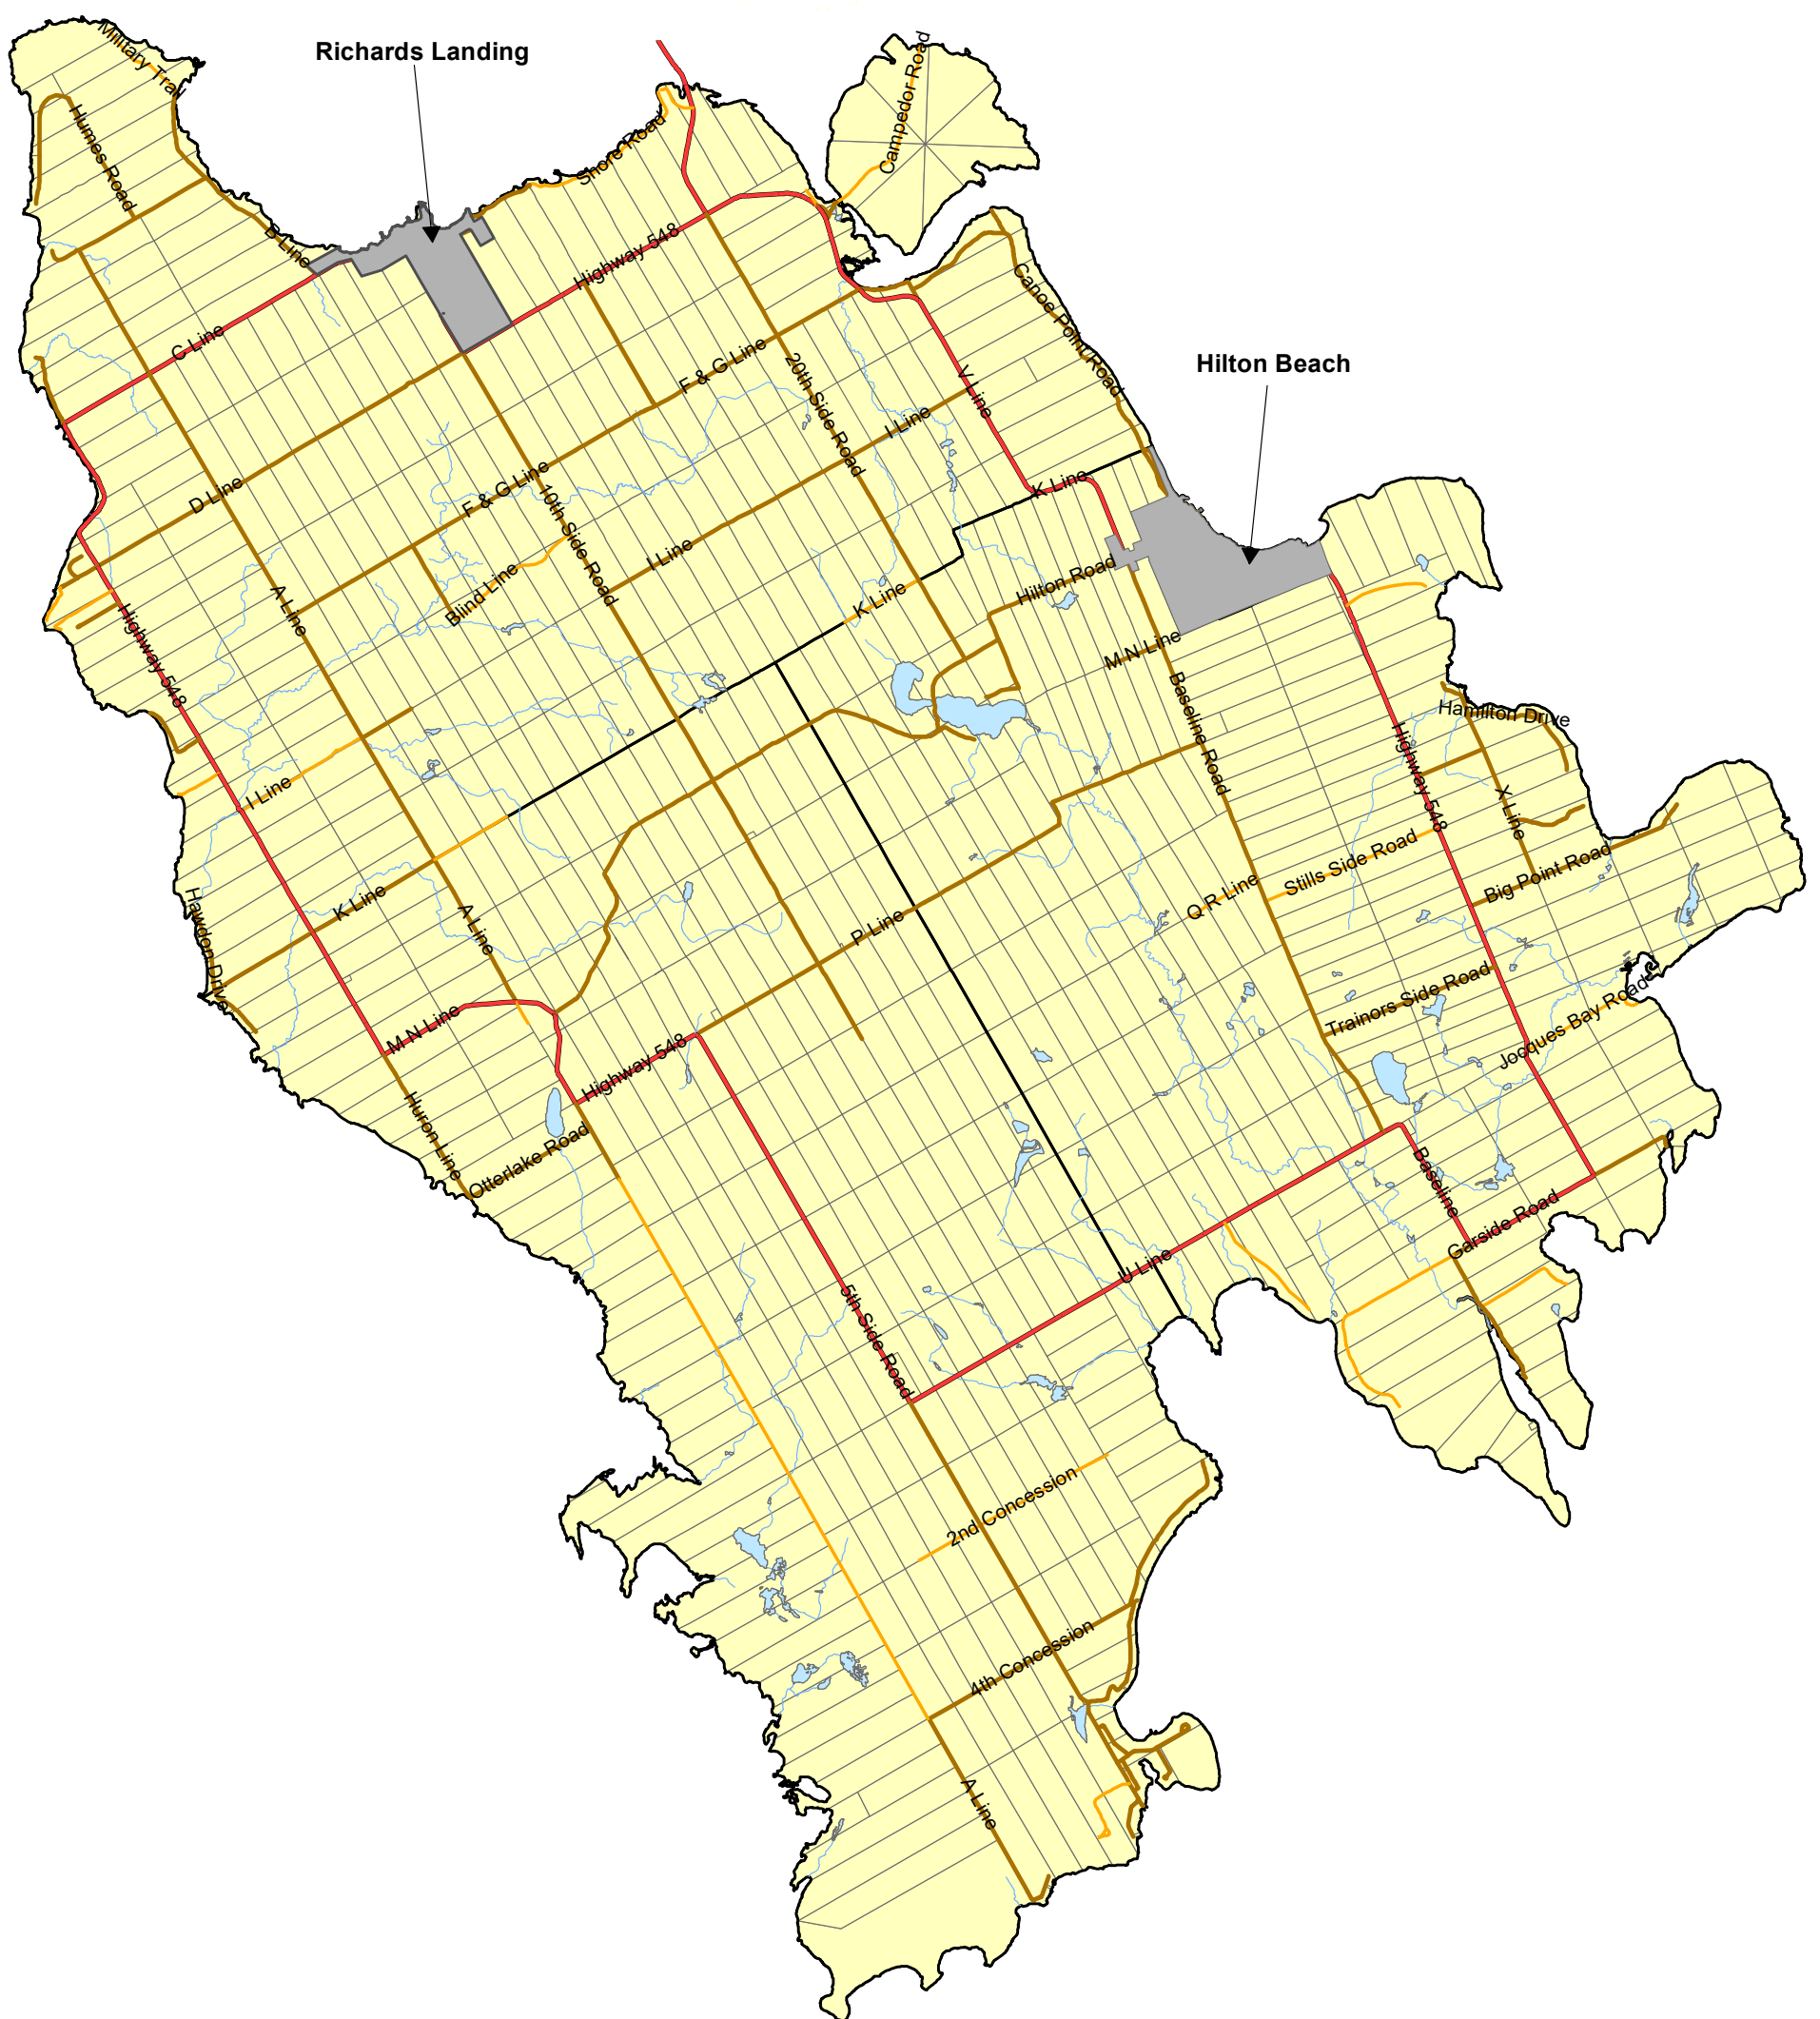

St. Joseph Island Official Plan Schedule "C" Transportation

Legend

- Settlement Area
- Roads**
- Provincial Highway
- Municipal-Year Round Maintained
- Seasonal or Private

Source: MNR NRVIS Data System, April 2003