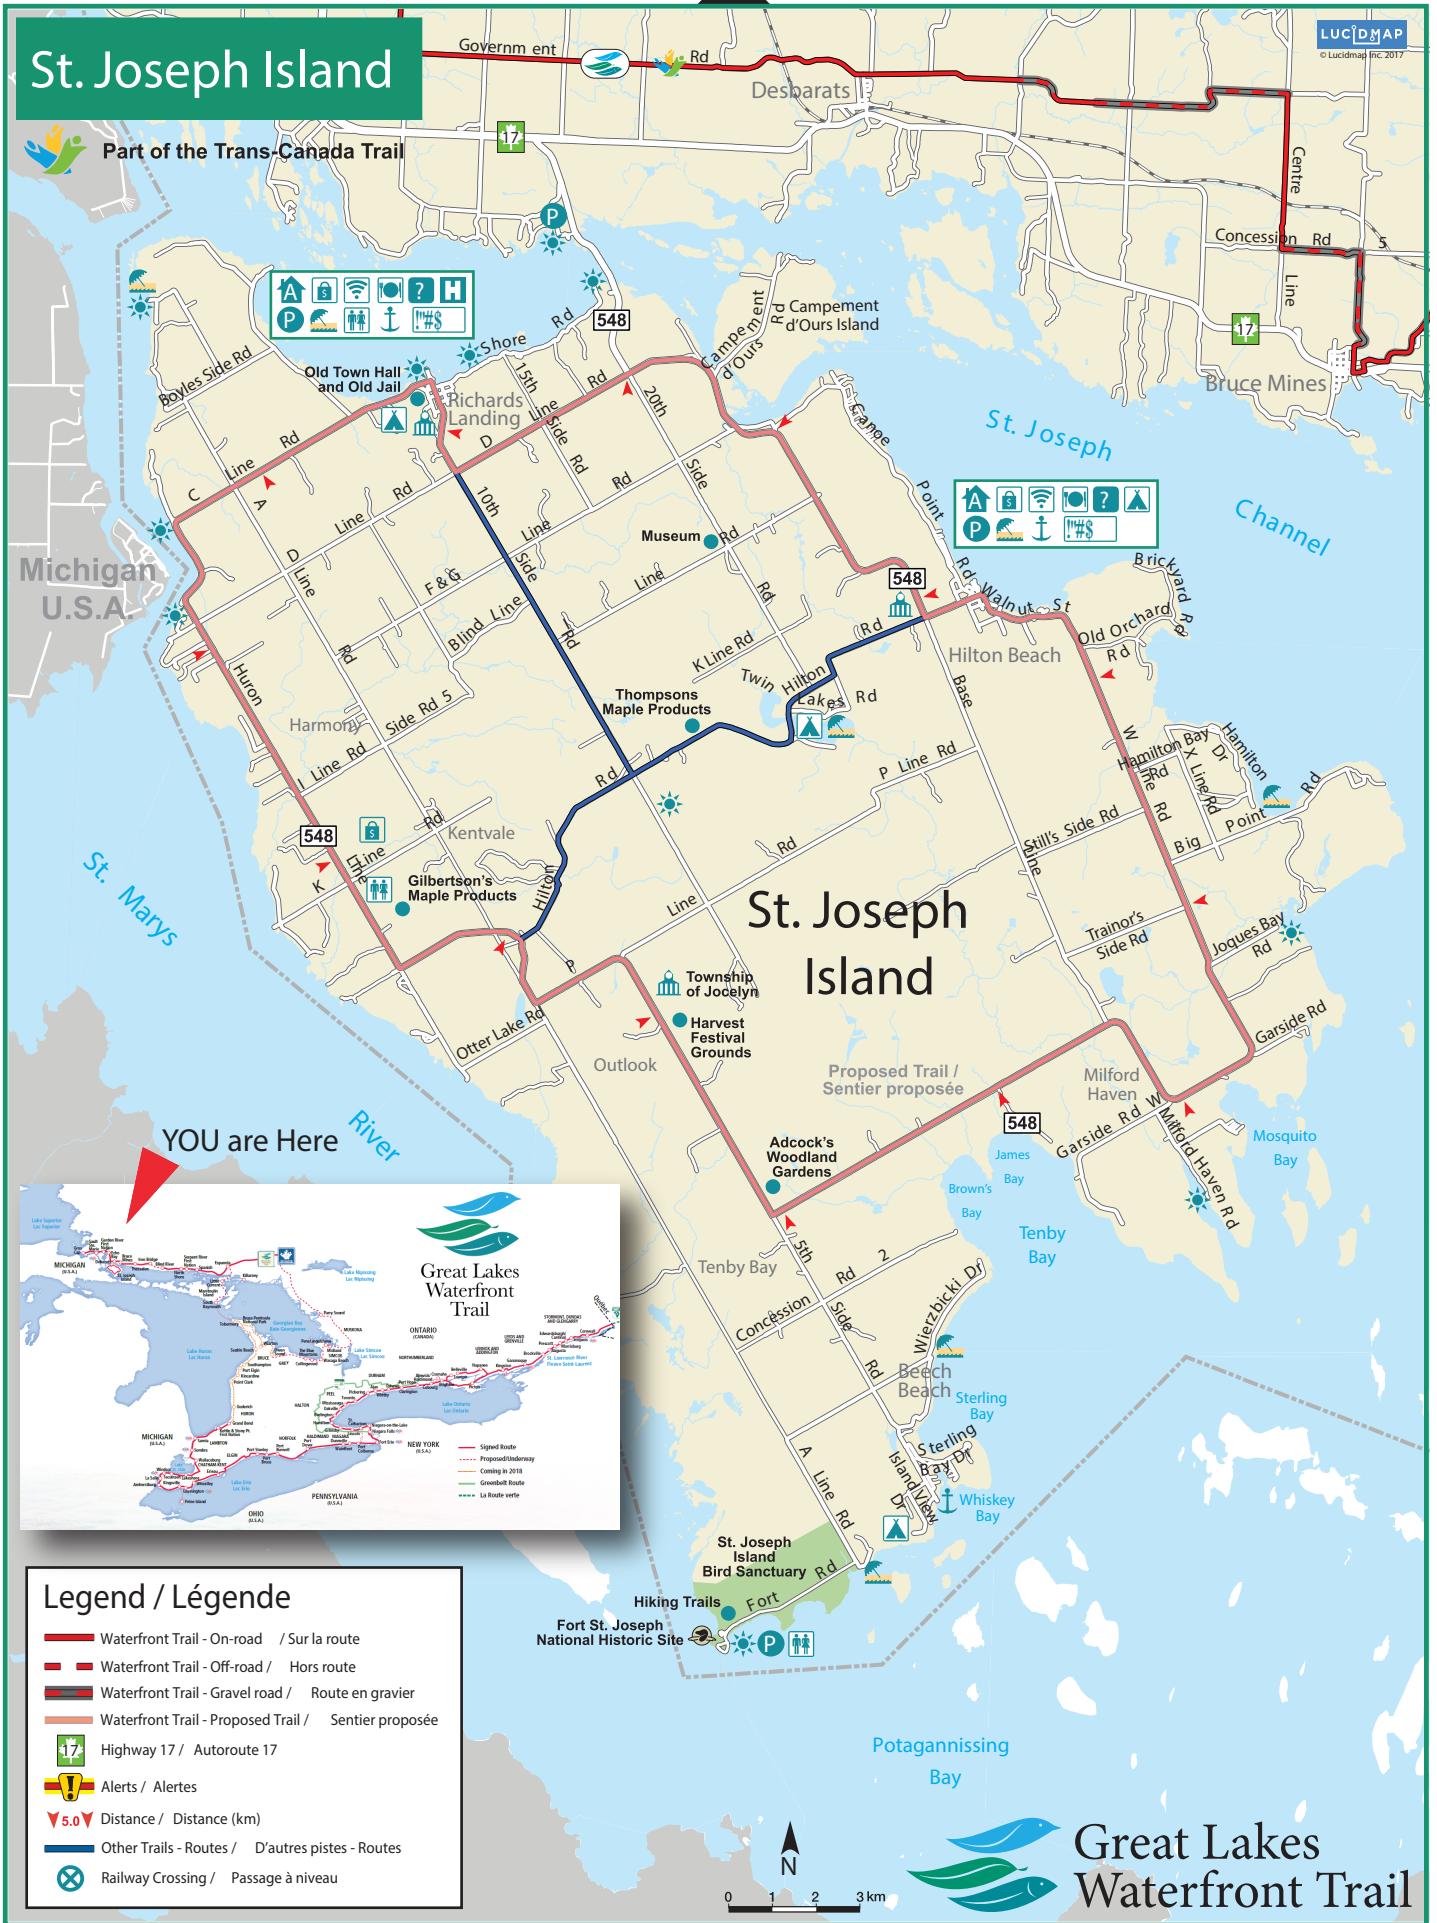

St. Joseph Island

Part of the Trans-Canada Trail

YOU are Here

Great Lakes Waterfront Trail

Legend / Légende

- Waterfront Trail - On-road / Sur la route
- - - Waterfront Trail - Off-road / Hors route
- - - Waterfront Trail - Gravel road / Route en gravier
- - - Waterfront Trail - Proposed Trail / Sentier proposée
- 17 Highway 17 / Autoroute 17
- ! Alerts / Alertes
- ▼ 5.0 ▼ Distance / Distance (km)
- Other Trails - Routes / D'autres pistes - Routes
- X Railway Crossing / Passage à niveau

Great Lakes Waterfront Trail